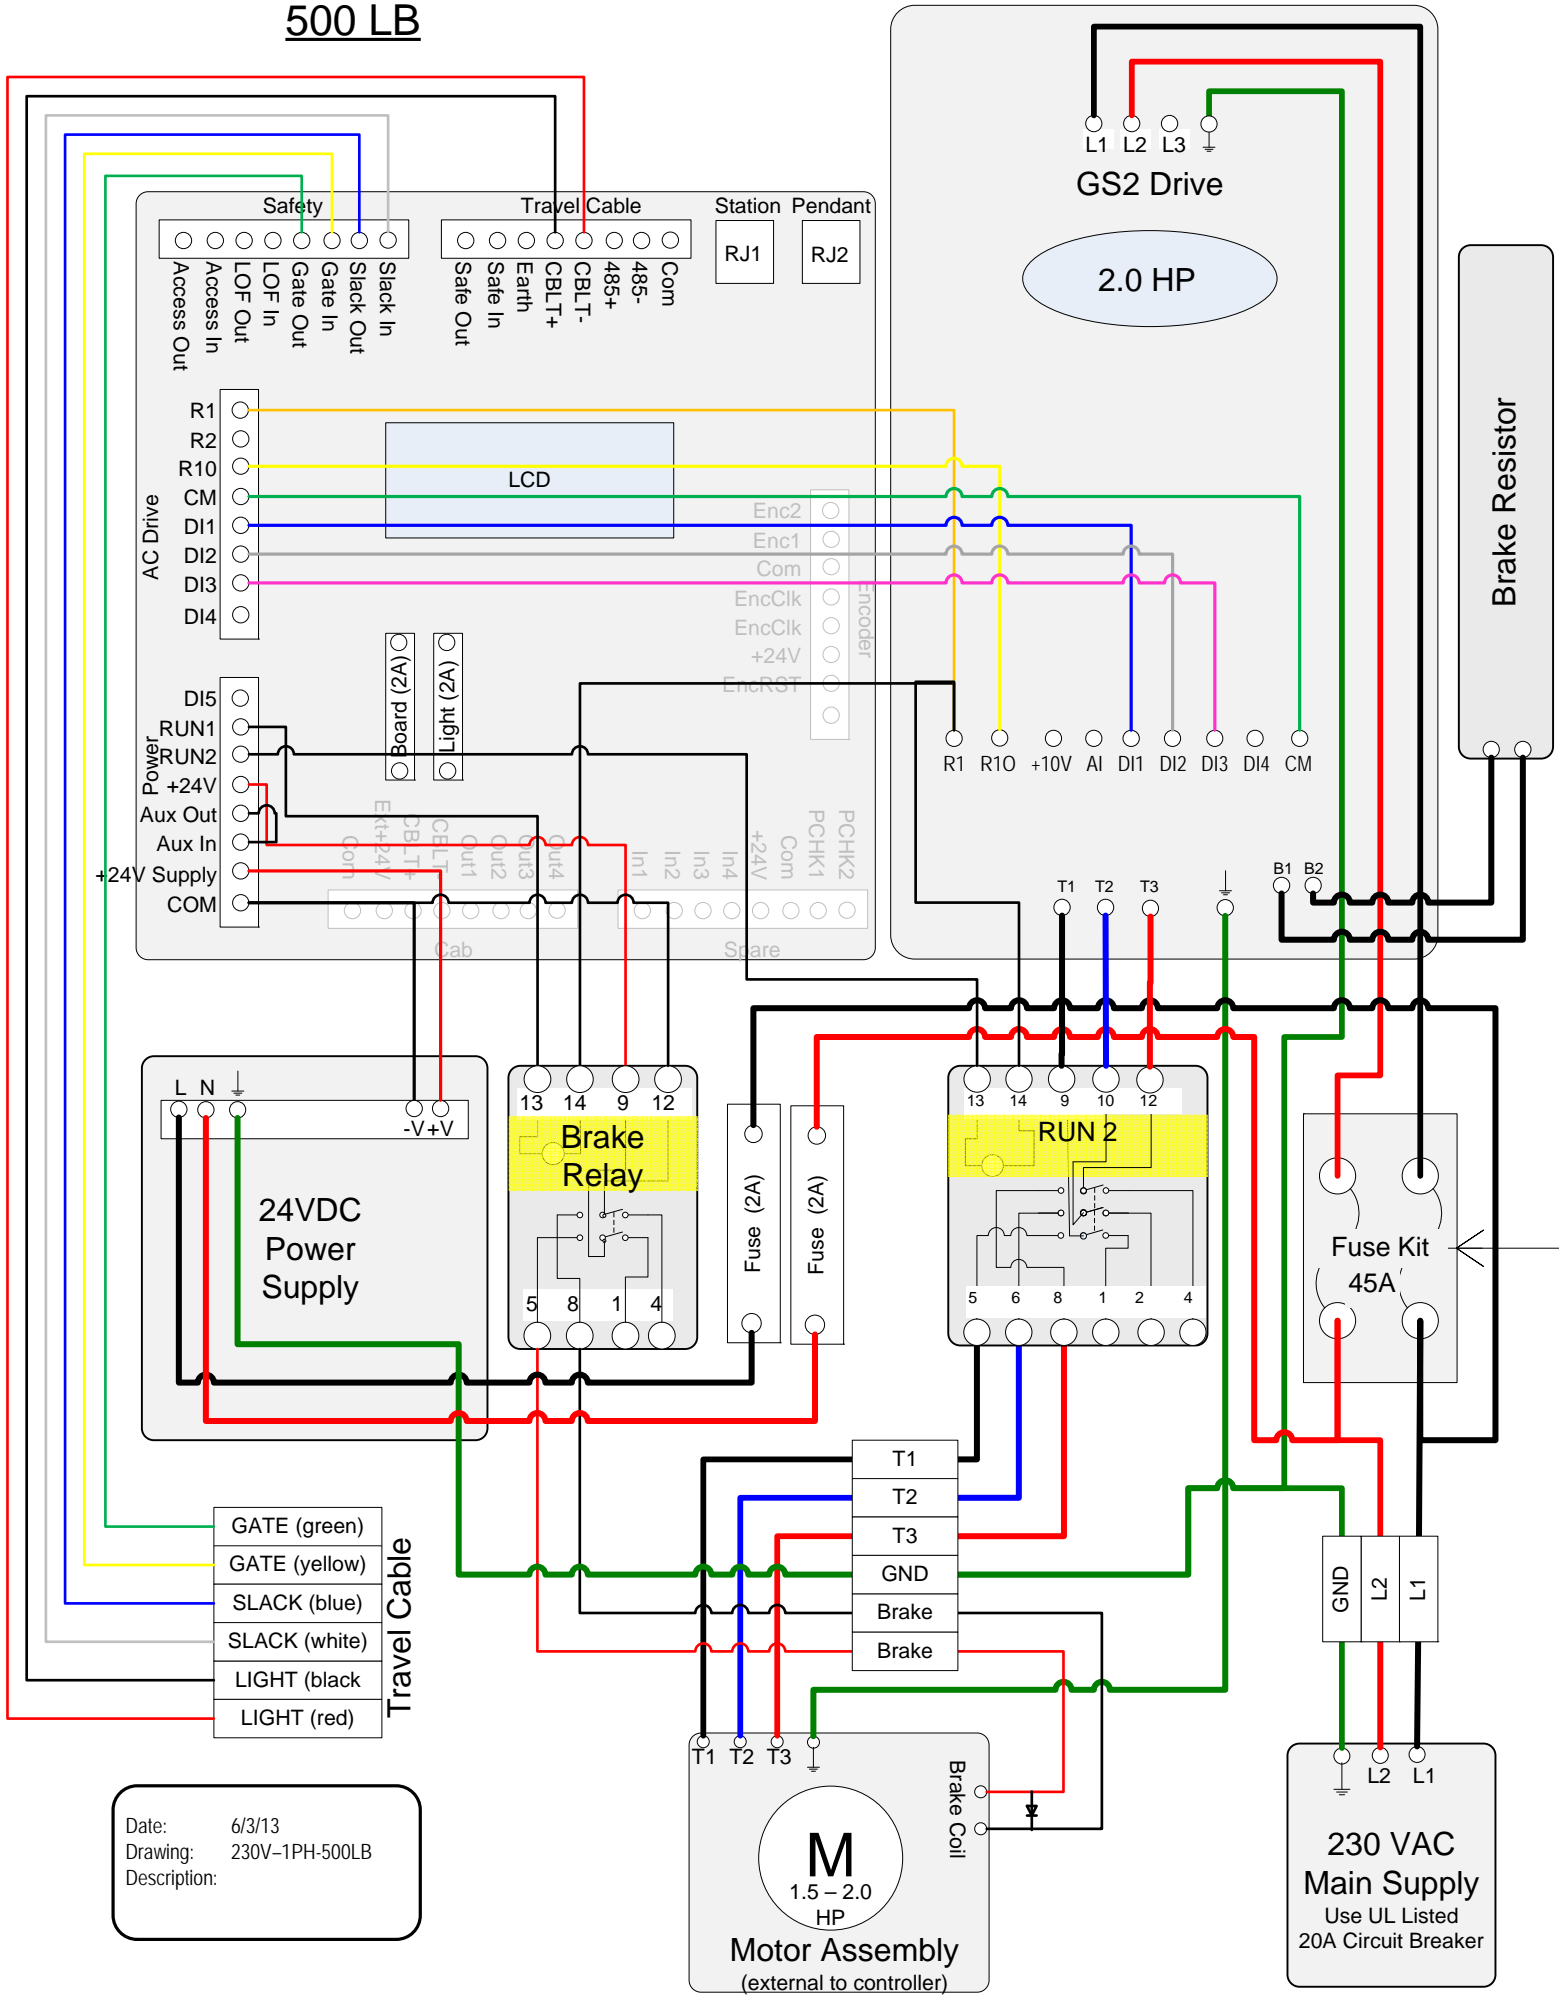

# 230V – 1PH 500 LB

Date: 6/3/13  
 Drawing: 230V-1PH-500LB  
 Description: